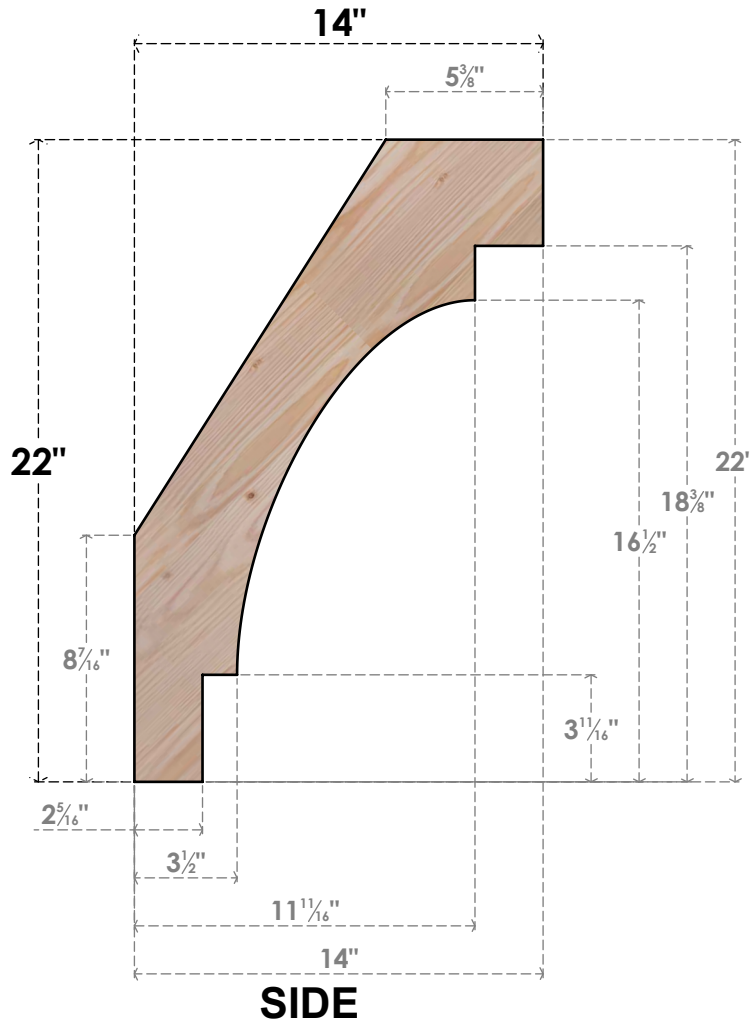

BRC04X14X22MRC00SDF

3 1/2"W X 14"D X 22"H MERCED SMOOTH BRACE, DOUGLAS FIR

EKENA MILLWORK
 2300 WEST MAIN ST.
 CLARKSVILLE, TX 75426
 TOLL FREE: 866-607-0453
 WWW.EKENAMILLWORK.COM

NOTES

1. INSTALLATION TO BE COMPLETED IN ACCORDANCE WITH MANUFACTURER'S SPECIFICATIONS.
2. DRAWING MAY NOT BE TO SCALE
3. THIS DRAWING IS INTENDED FOR DESIGN AND PLANNING PURPOSES ONLY.
4. ALL INFORMATION CONTAINED HEREIN WAS CURRENT AT THE TIME OF DEVELOPMENT BUT MUST BE REVIEWED AND APPROVED BY THE PRODUCT MANUFACTURER TO BE CONSIDERED ACCURATE.
5. PRODUCTS ARE NOT KILN DRIED. THIS ITEM IS UNIQUE AND WILL CONTAIN THE NATURAL VARIATIONS THAT THE WOOD SPECIES OFFERS. THIS MAY RESULT IN VARIATIONS UP TO 1/4"