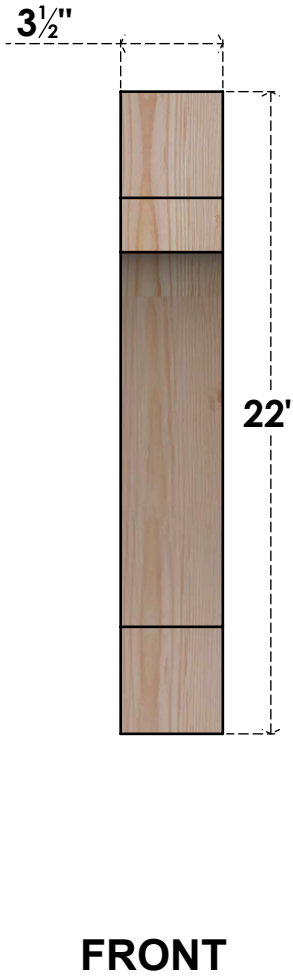

BRC04X14X22MRC00SDF

3 1/2"W X 14"D X 22"H MERCED SMOOTH BRACE, DOUGLAS FIR

EKENA MILLWORK
 2300 WEST MAIN ST.
 CLARKSVILLE, TX 75426
 TOLL FREE: 866-607-0453
 WWW.EKENAMILLWORK.COM

NOTES

1. INSTALLATION TO BE COMPLETED IN ACCORDANCE WITH MANUFACTURER'S SPECIFICATIONS.
2. DRAWING MAY NOT BE TO SCALE
3. THIS DRAWING IS INTENDED FOR DESIGN AND PLANNING PURPOSES ONLY.
4. ALL INFORMATION CONTAINED HEREIN WAS CURRENT AT THE TIME OF DEVELOPMENT BUT MUST BE REVIEWED AND APPROVED BY THE PRODUCT MANUFACTURER TO BE CONSIDERED ACCURATE.
5. PRODUCTS ARE NOT KILN DRIED. THIS ITEM IS UNIQUE AND WILL CONTAIN THE NATURAL VARIATIONS THAT THE WOOD SPECIES OFFERS. THIS MAY RESULT IN VARIATIONS UP TO 1/4"